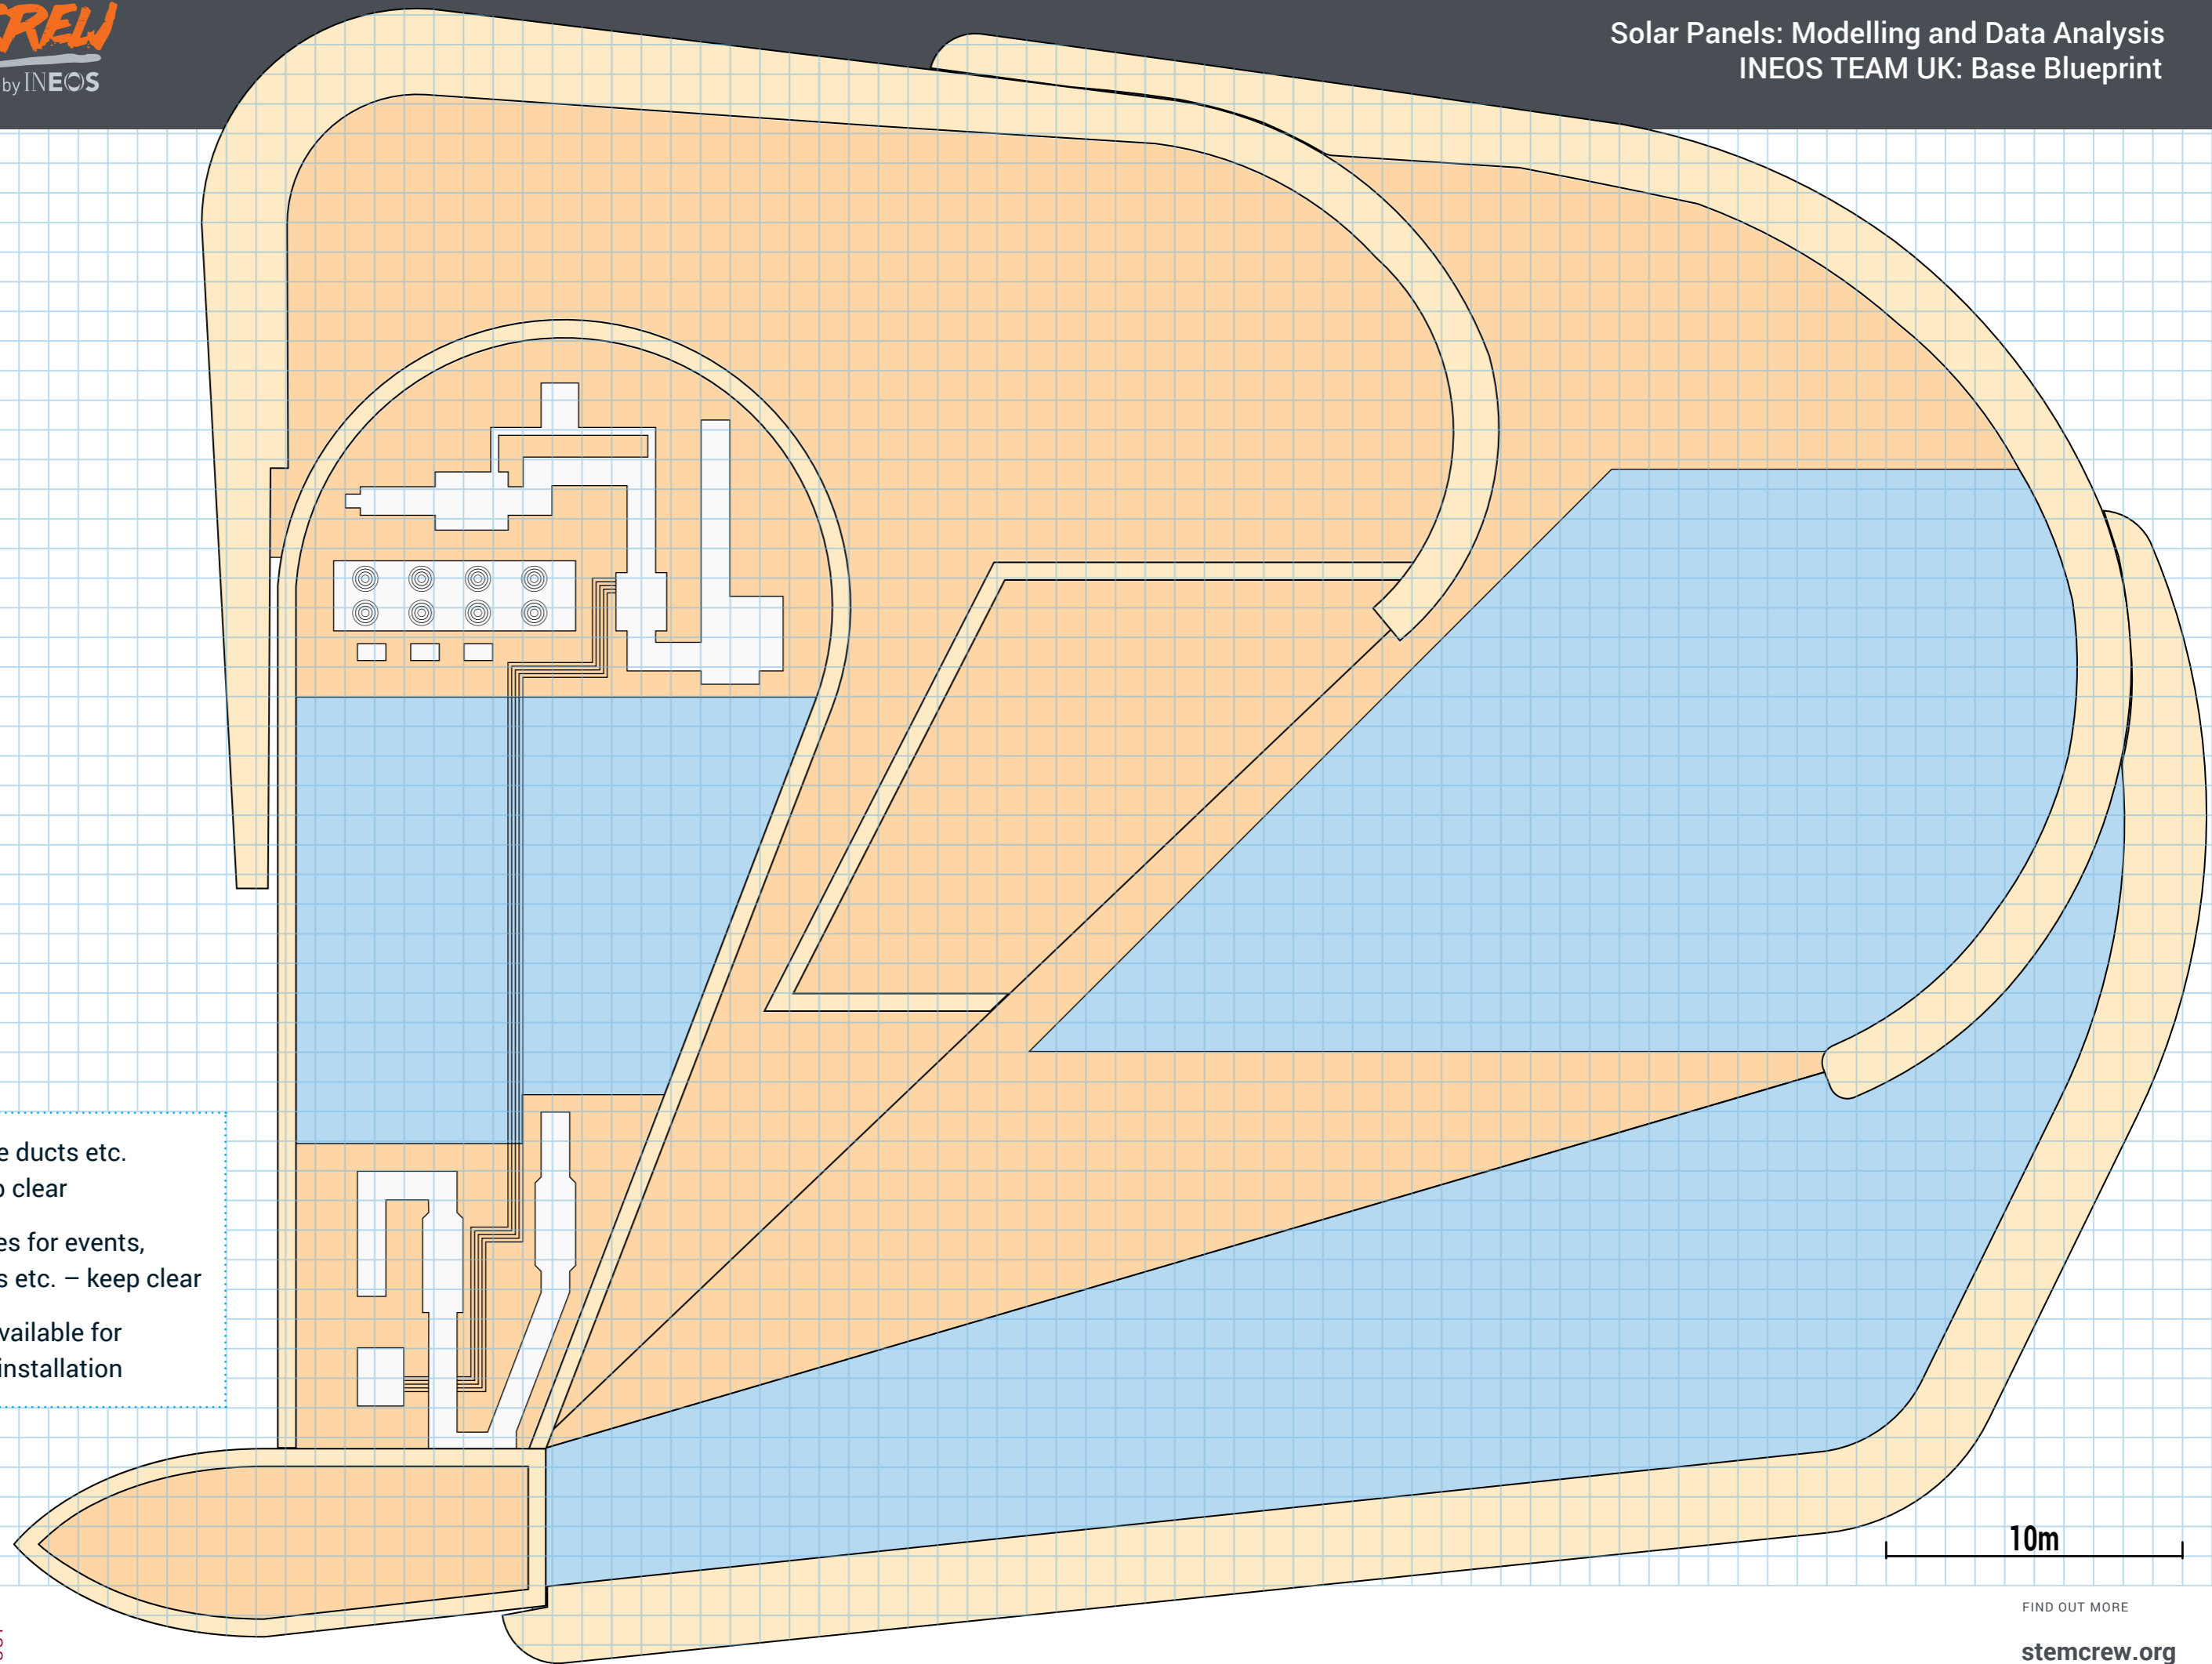

-  service ducts etc.
– keep clear
-  terraces for events,
access etc. – keep clear
-  area available for
panel installation

10m