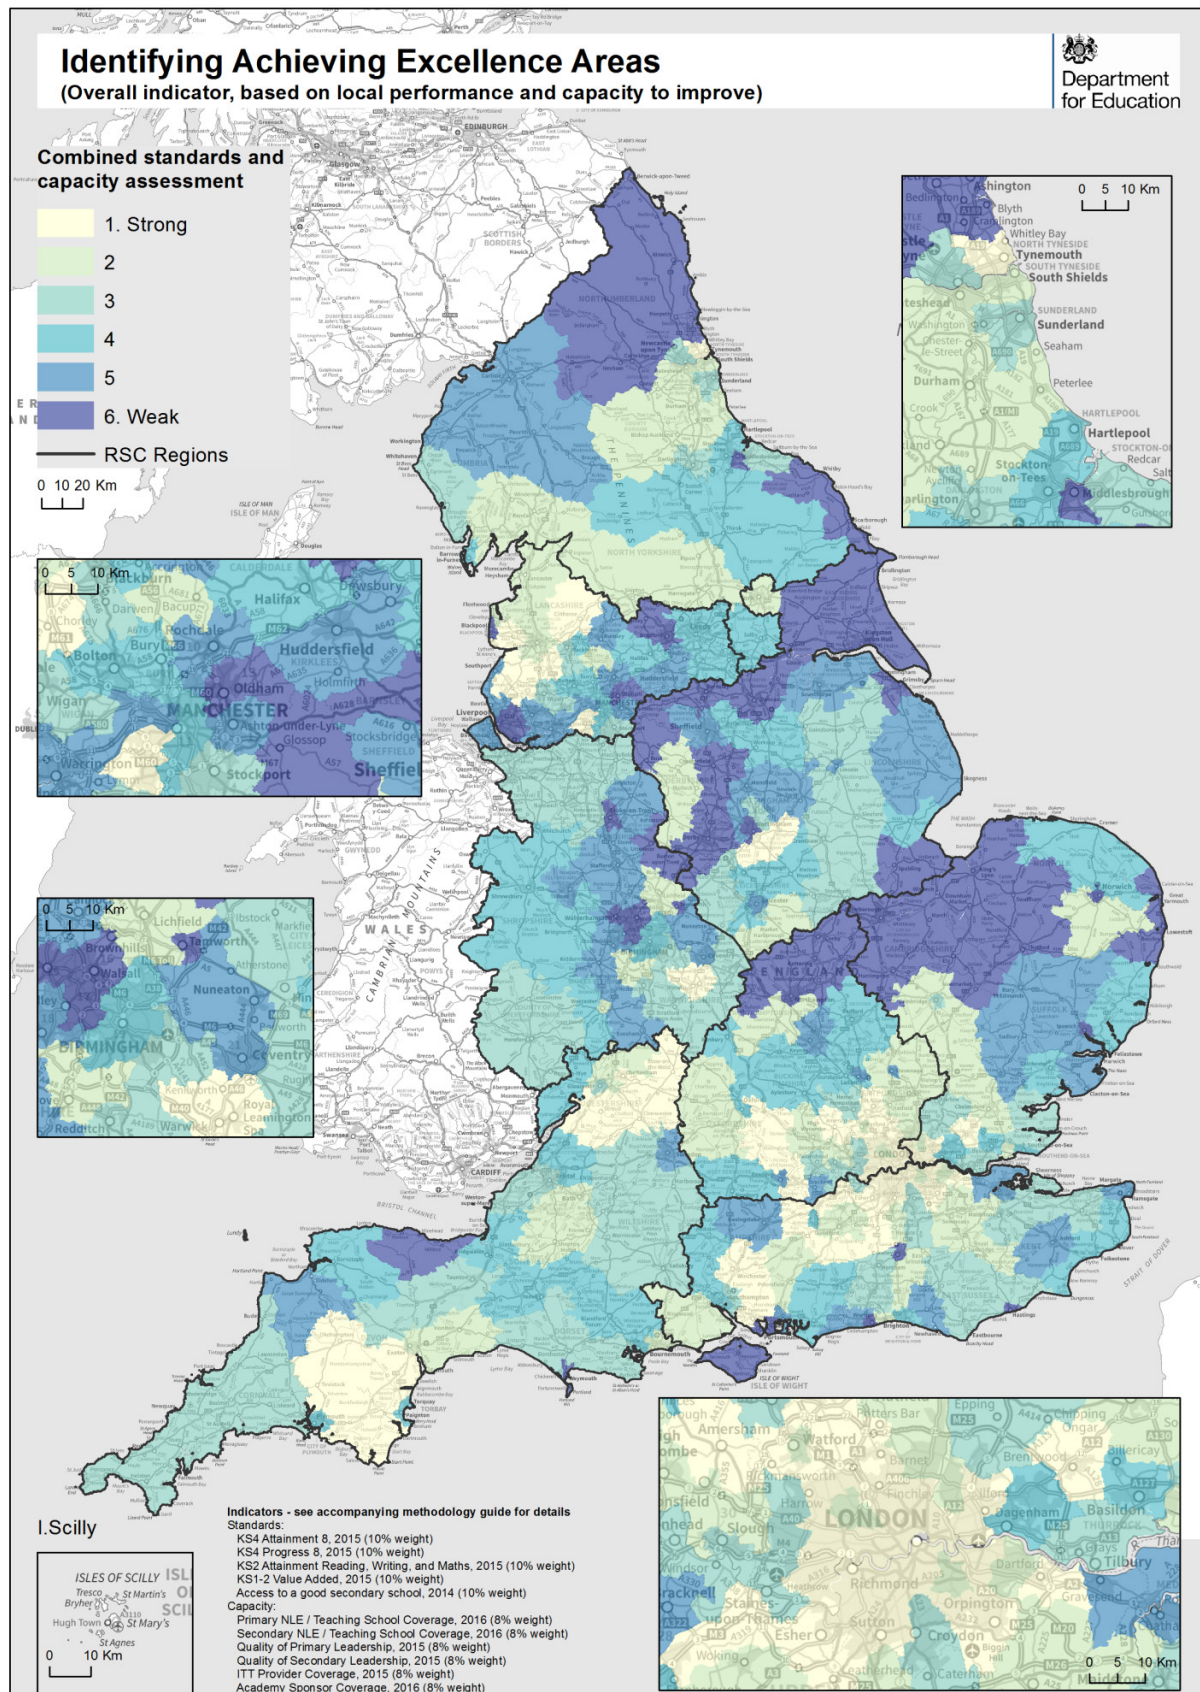

Achieving Excellence Areas map

The map shows the experimental composite indicator mapped using six groups (sextiles) to identify Achieving Excellence Areas.

© Crown copyright and database right 2016. All rights reserved. Ordnance Survey Licence number 100038433. Map produced by NCTL Performance & Analysis.