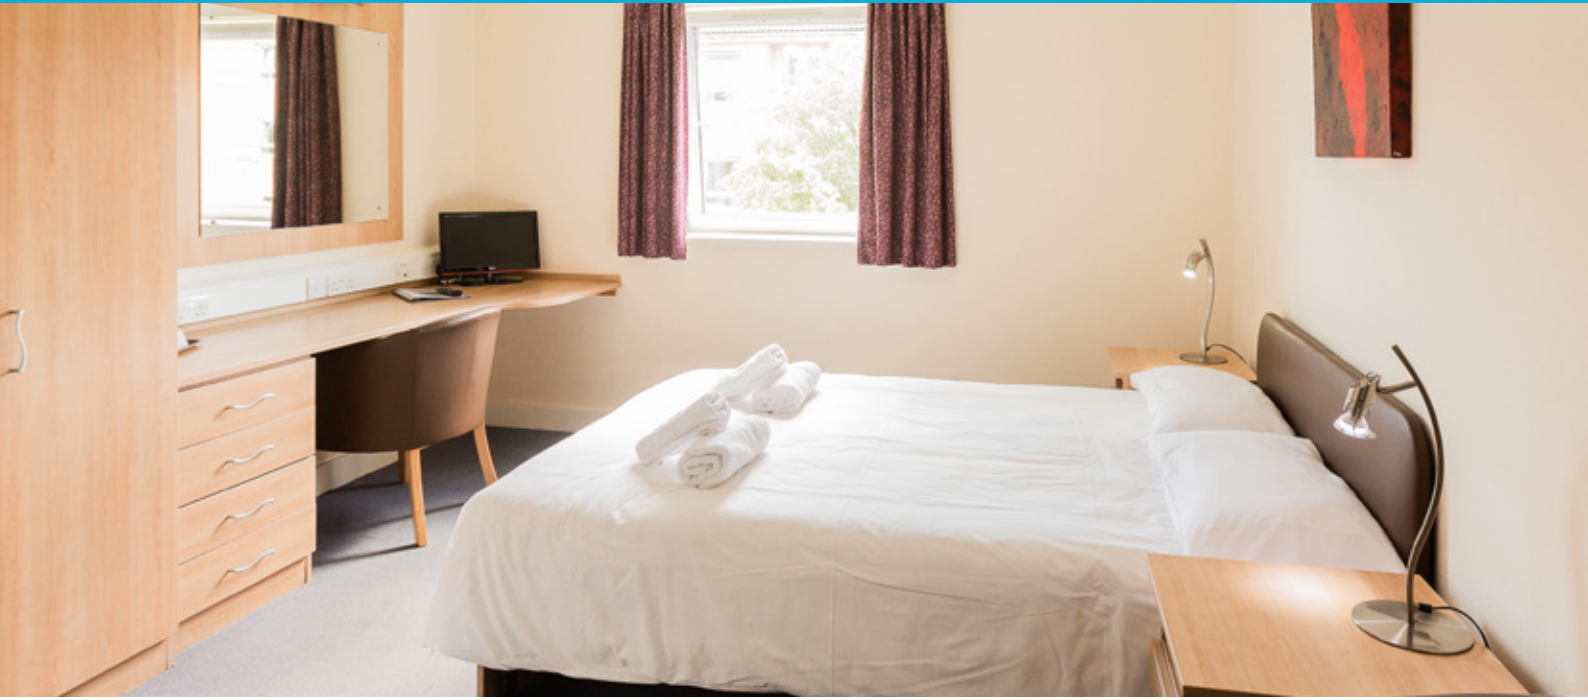

Accommodation

Our nearby accommodation, Franklin House, is the ideal place to relax after a busy day.

Featuring 64 quality bedrooms, each with a TV, desk, hairdryer and en suite bathroom, as well as a communal lounge so you can get together and socialise at the end of a productive day.

CAPACITY:

- 64 en suite bedrooms over three floors
- 10 double occupancy rooms
- 54 single occupancy rooms

SPECIFICATION:

- Each room has a TV, desk, tea and coffee making facilities and a hairdryer
- The communal lounge area has comfortable seating with a fridge and microwave